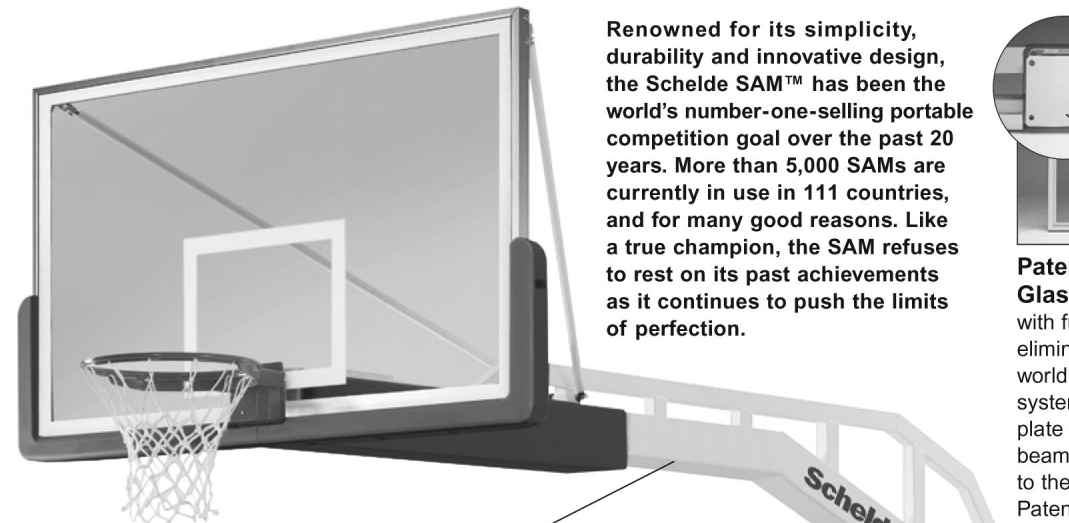

Exclusive Pro-Action™ 180 Adjustable Rim

is the only multi-directional breakaway rim with an adjustable positive locking mechanism for the most consistent rebounds.